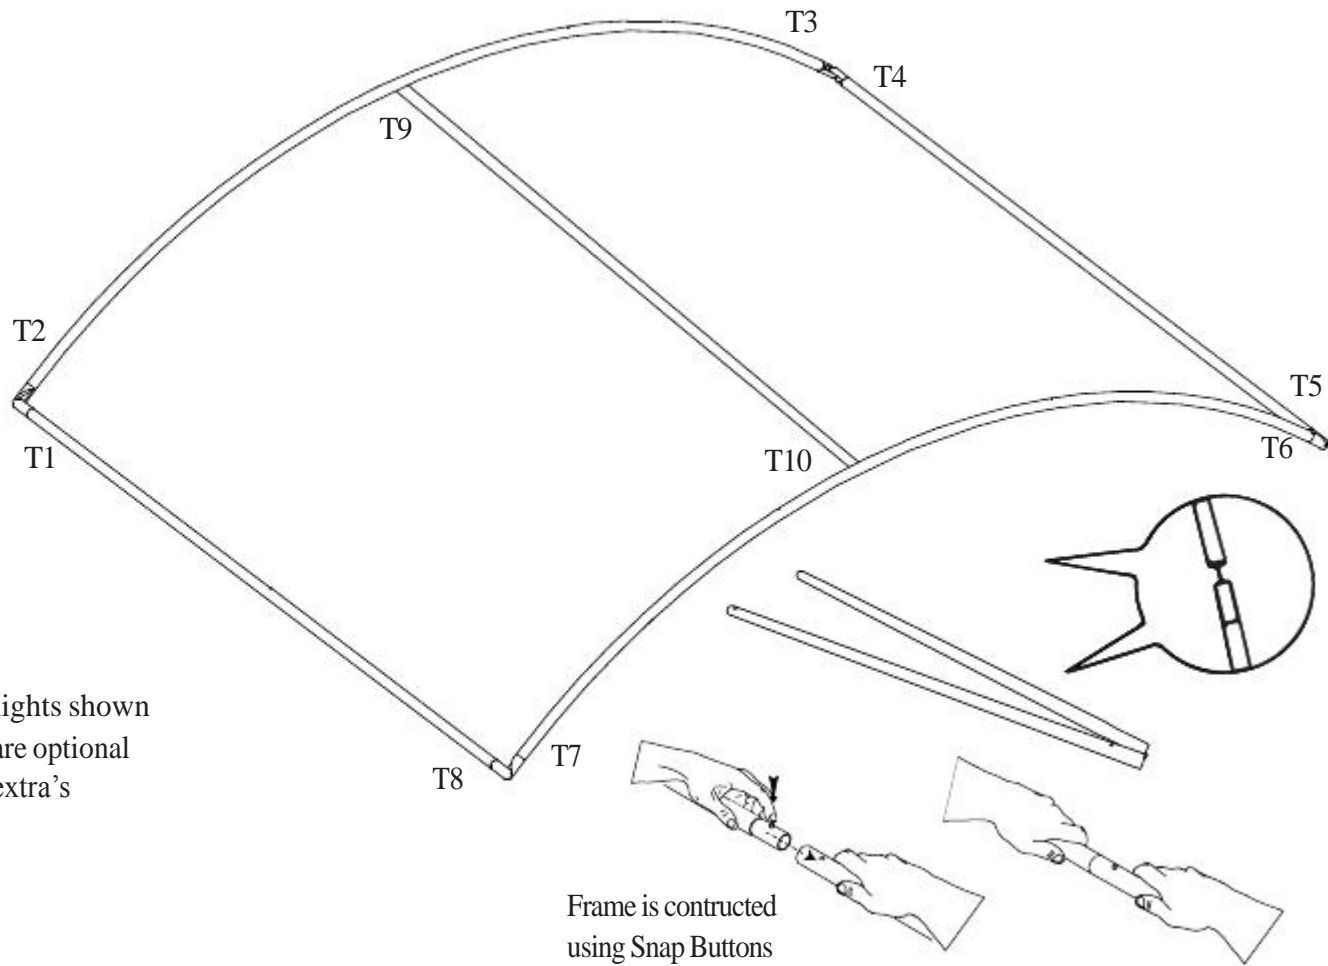

Horizontal Curved Zip Up Lightweight Fabric Display

*lights shown are optional extra's

Frame is constructed using Snap Buttons

Follow frame numbering system

Horizontal Curved Zip Up Lightweight Fabric Display

Attaching Graphic

Horizontal Curved Zip Up Lightweight Fabric Display

Installation