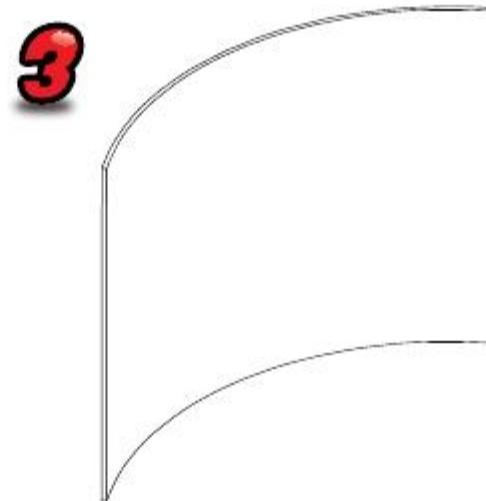

Horizontal Curved Zip Up Lightweight Fabric Display

*lights shown are optional extra's

Frame is constructed using Snap Buttons

Follow frame numbering system

Horizontal Curved Zip Up Lightweight Fabric Display

Attaching Graphic

Horizontal Curved Zip Up Lightweight Fabric Display

Installation