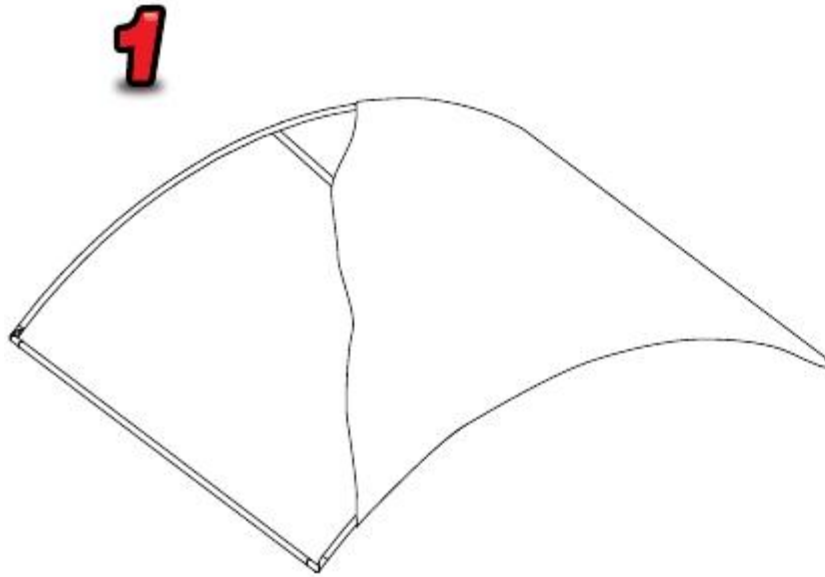

Horizontal Curved Zip Up Lightweight Fabric Display

*lights shown are optional extra's

Frame is constructed using Snap Buttons

Follow frame numbering system

Horizontal Curved Zip Up Lightweight Fabric Display

Attaching Graphic

Horizontal Curved Zip Up Lightweight Fabric Display

Installation