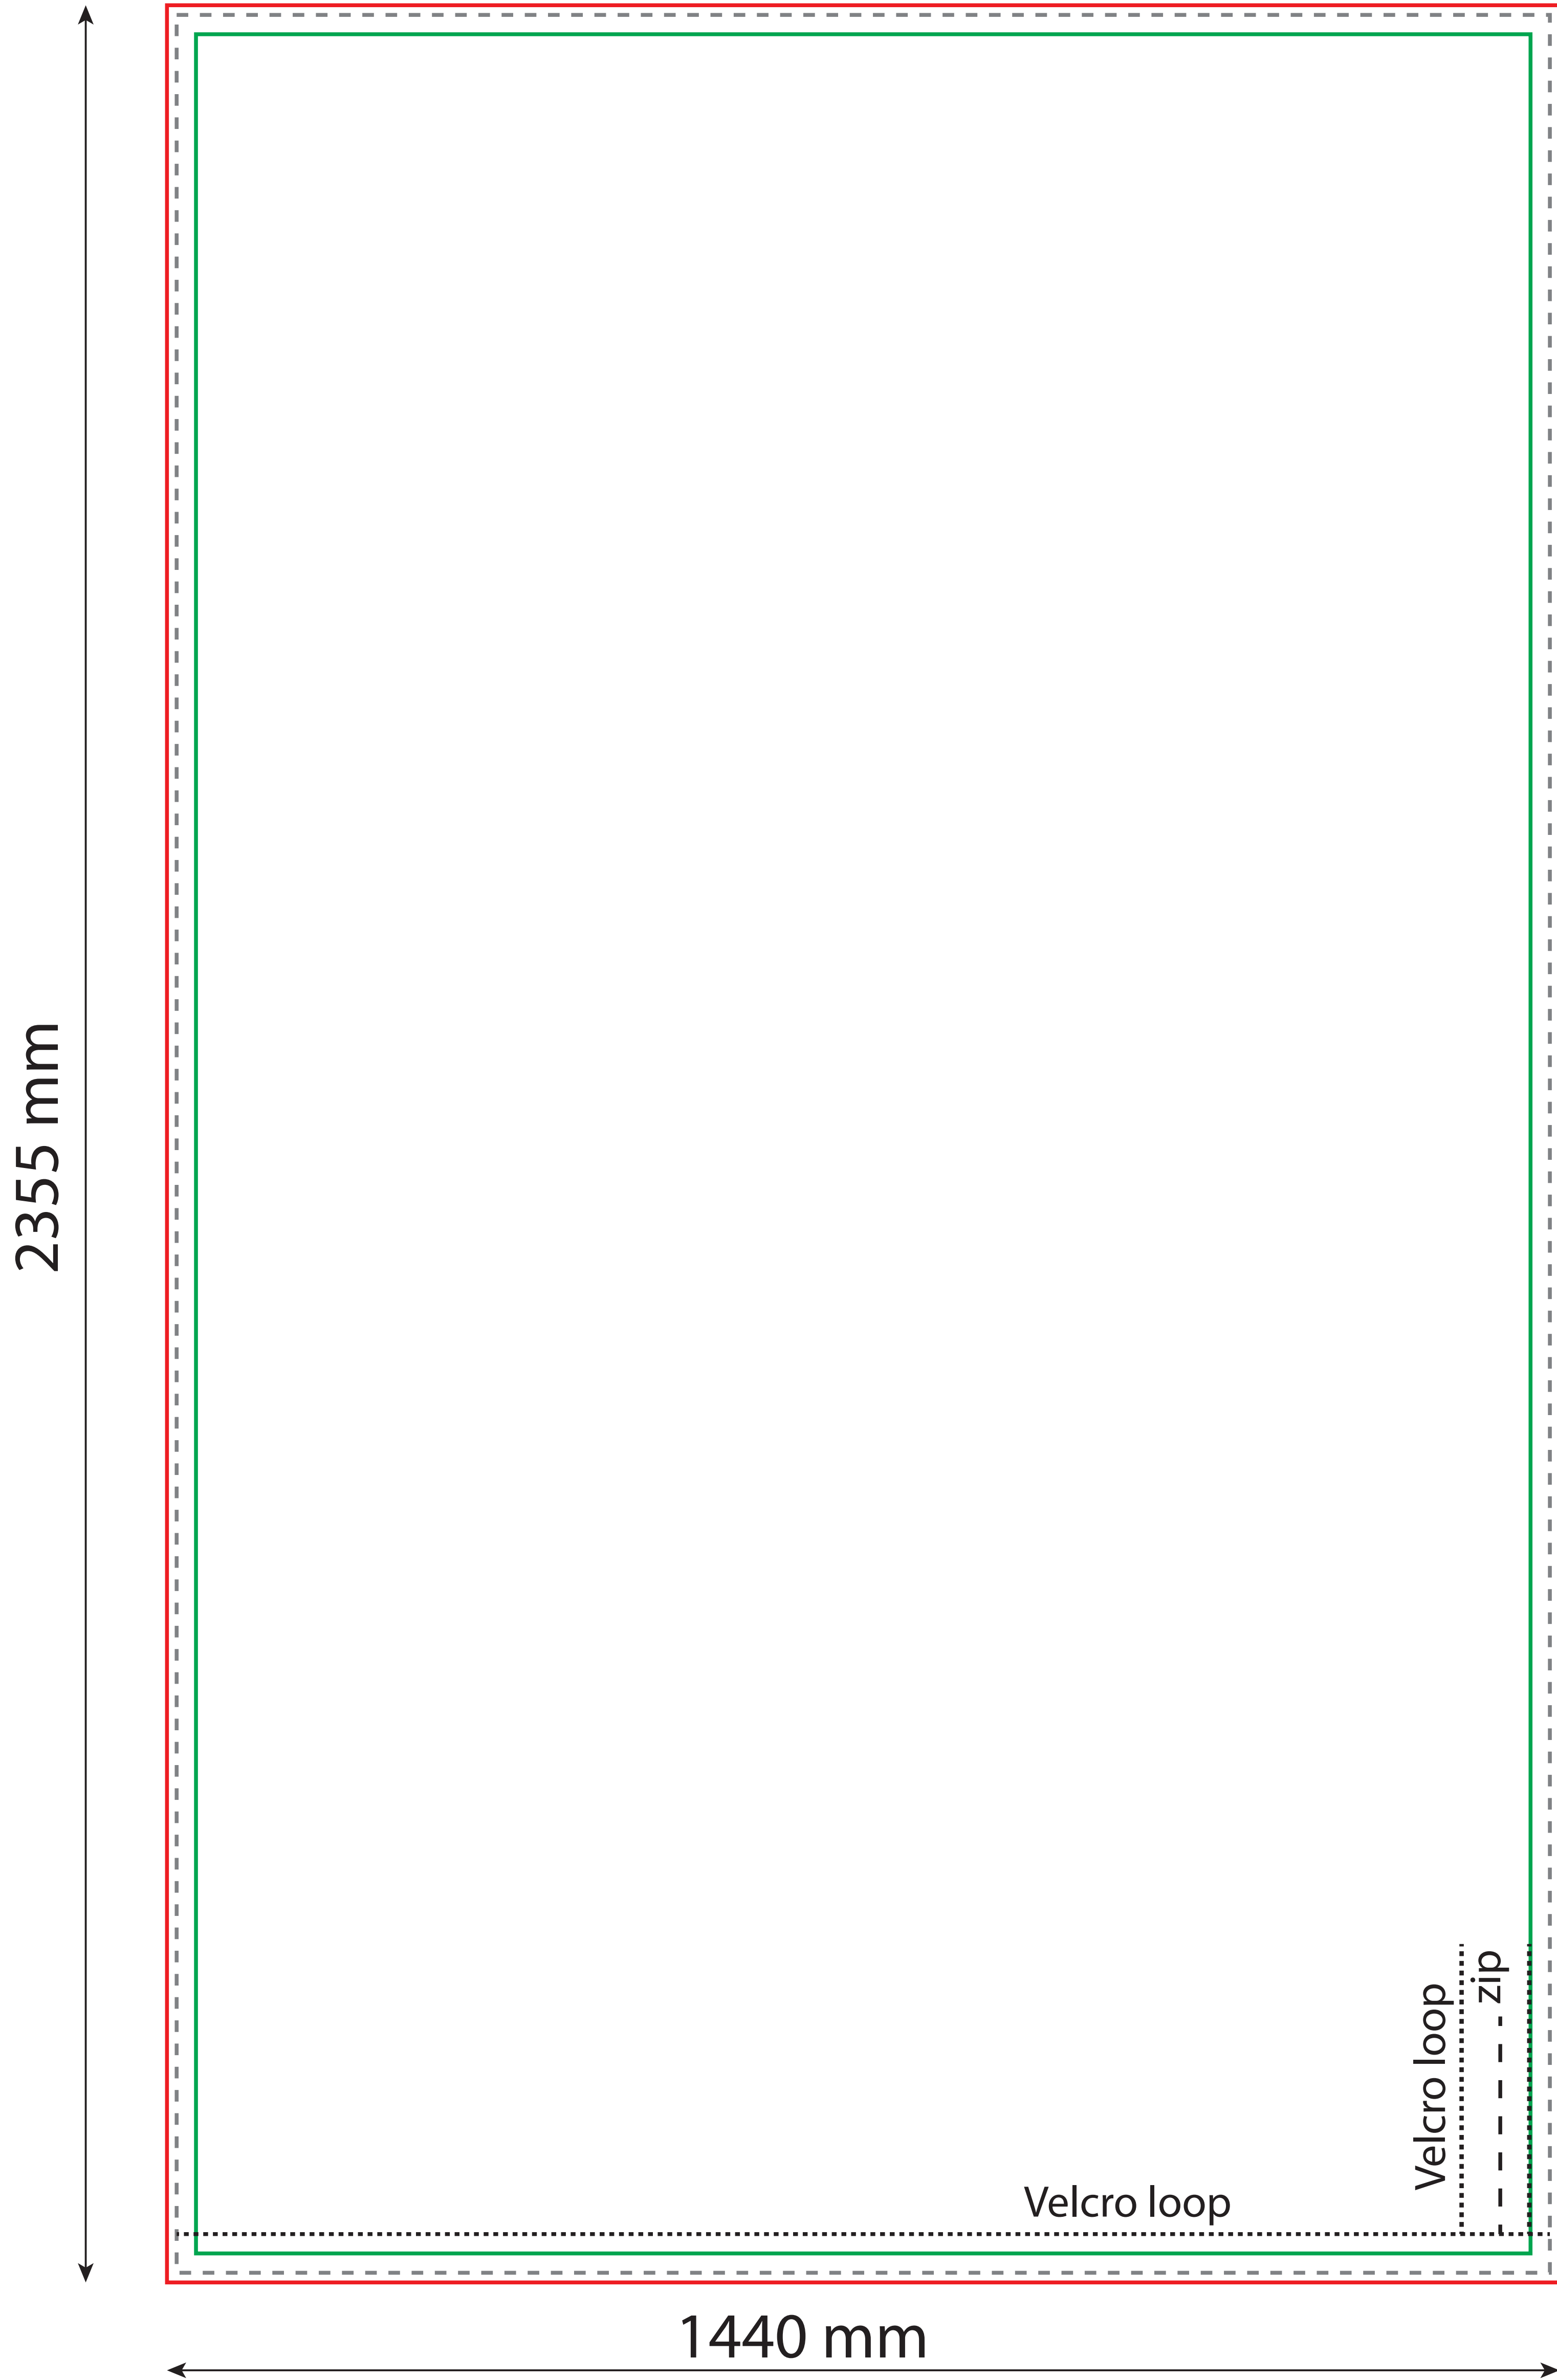

Inflatable Columns

TOP

Total area including bleed:

470 (w) x 470(h) mm

Finished size:

450 (w) x 450(h) mm

SIDE

Total area including bleed:

1440 (w) x 2355(h) mm

Finished size:

1420 (w) x 2335(h) mm

General Art Guidelines

- CMYK
- Pantone colours.
- Do not supply RGB images.
- Do not embed images, supply them.
- Resolution must be 300 dpi at 25% output size..
- All fonts must be converted to outlines.
- Please supply artwork as PDF or Illustrator EPS files.

This template...

- Is supplied at 25% of finished size.

- Size including bleed
- - - Finished area
- Safe visible area

SIDE

TOP