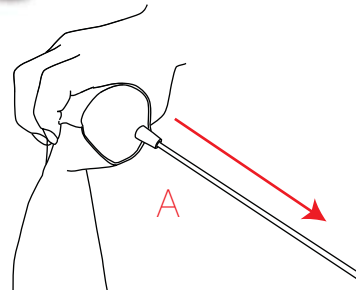

Min water depth 1200mm Max water Depth 3400mm

NB: Before use in water tether to a secure point with easy access for removing from water using the tether rope supplied, Also be sure to move base bracket upto joint on pole B.

**15**

**16**

**17**

**18**

**19**

**20**

**21**

**22**