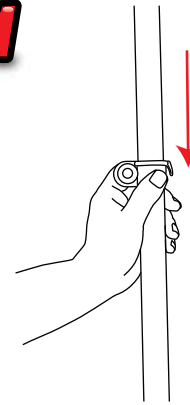

Min water depth 1200mm Max water Depth 3400mm

NB: Before use in water tether to a secure point with easy access for removing from water using the tether rope supplied, Also be sure to move base bracket upto joint on pole B.

**7**

**8**

**9**

**10**

**11**

**12**

**13**

**14**