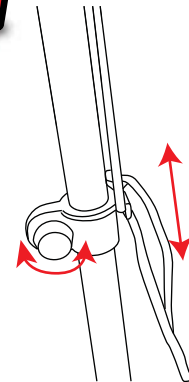

Min water depth 1200mm Max water Depth 3400mm

NB: Before use in water tether to a secure point with easy access for removing from water using the tether rope supplied, Also be sure to move base bracket upto joint on pole B.

**15**

**16**

**17**

**18**

**19**

**20**

**21**

**22**