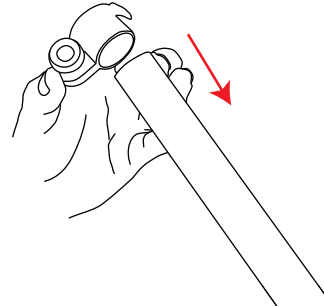

Min water depth 1200mm Max water Depth 3400mm

NB: Before use in water tether to a secure point with easy access for removing from water using the tether rope supplied, Also be sure to move base bracket upto joint on pole B.

**7**

**8**

**9**

**10**

**11**

**12**

**13**

**14**