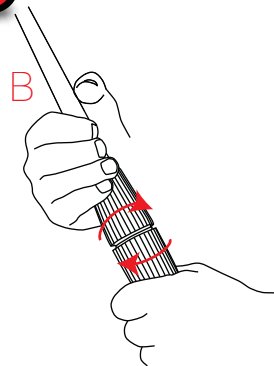

Min water depth 1200mm Max water Depth 3400mm

NB: Before use in water tether to a secure point with easy access for removing from water using the tether rope supplied, Also be sure to move base bracket upto joint on pole B.

**15**

**16**

**17**

**18**

**19**

**20**

**21**

**22**