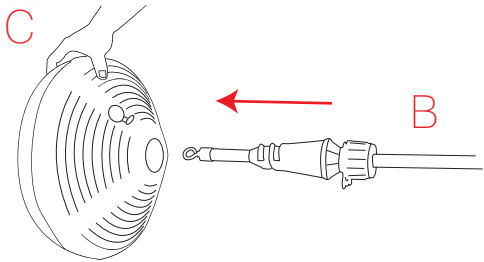

Min water depth 1200mm Max water Depth 3400mm

NB: Before use in water tether to a secure point with easy access for removing from water using the tether rope supplied, Also be sure to move base bracket upto joint on pole B.

**7**

**8**

**9**

**10**

**11**

**12**

**13**

**14**