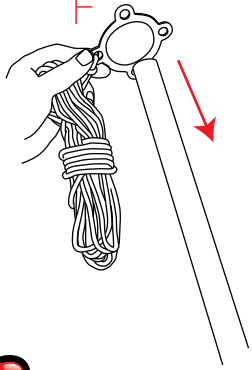

7

8

9

10

11

12

13

14

15

16

17

18

19

20

21

22