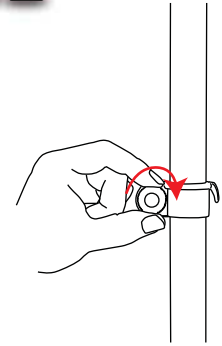

Min water depth 1200mm Max water Depth 3400mm

NB: Before use in water tether to a secure point with easy access for removing from water using the tether rope supplied, Also be sure to move base bracket upto joint on pole B.

**7**

**8**

**9**

**10**

**11**

**12**

**13**

**14**