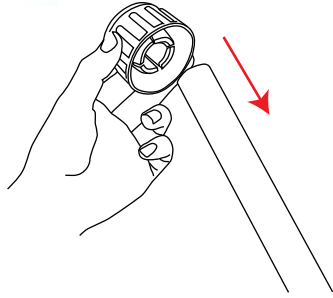

7

8

9

10

11

12

13

14

15

16

17

18

19

20

21

22