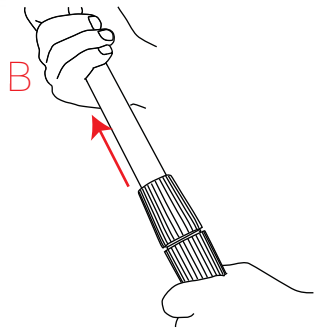

Min water depth 1200mm Max water Depth 3400mm

NB: Before use in water tether to a secure point with easy access for removing from water using the tether rope supplied, Also be sure to move base bracket upto joint on pole B.

**15**

**16**

**17**

**18**

**19**

**20**

**21**

**22**