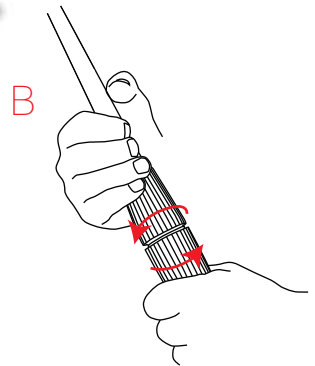

7

8

9

10

11

12

13

14

15

16

17

18

19

20

21

22