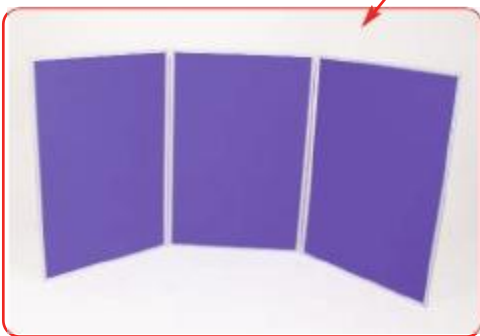

## features & benefits

- Quick and easy to assemble
- Includes header panel
- Baseline style
- Carry bag is supplied
- Choice of standard or luxury foam backed loop nylon
- Choice of Black or Grey frames.

Open out the hinged panels until stable shape is achieved.

Fit the header panel to the centre panel push downward onto both header panel clips to secure.

Finally clip header caps to both vertical sides of each header panel

## Technical Specifications

Panel sizes  
3 off 900mm x 600mm panels and 1 off 250mm x 600mm header panel

Weight

Unit weight (including carry bag)

4.15kg approx

Frame Styles

Baseline