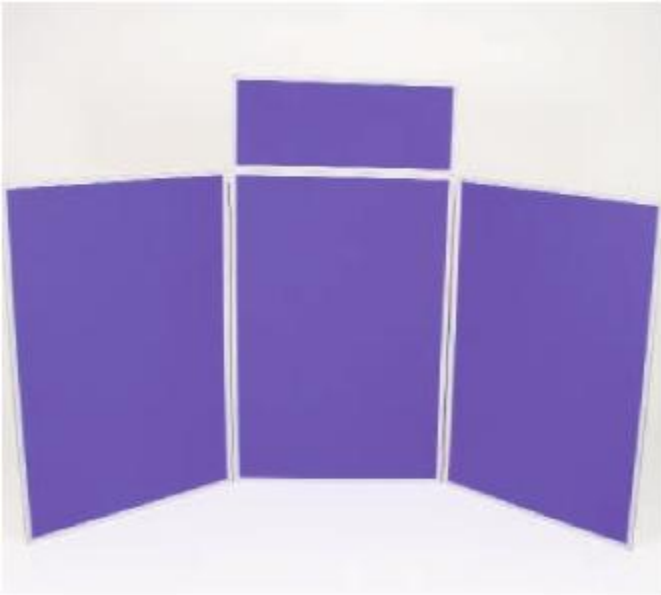

# Folding Display Board System

## features & benefits

- Quick and easy to assemble
- Includes header panel
- Baseline style
- Carry bag is supplied
- Choice of standard or luxury foam backed loop nylon
- Choice of Black or Grey frames.

Open out the hinged panels until stable shape is achieved.

Fit the header panel to the centre panel push downward onto both header panel clips to secure.

Finally clip header caps to both vertical sides of each header panel

## Technical Specifications

Panel sizes  
3 off 900mm x 600mm panels and 1 off 250mm x 600mm header panel

Weight

Unit weight (including carry bag)

4.15kg approx

Frame Styles

Baseline