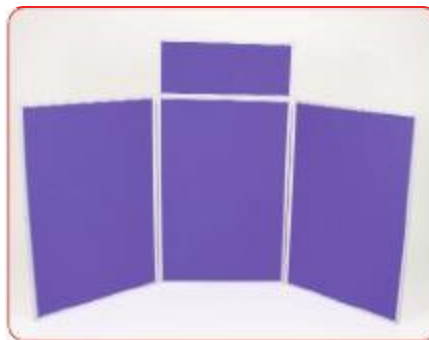

## features & benefits

- Quick and easy to assemble
- Includes header panel
- Baseline style
- Carry bag is supplied
- Choice of standard or luxury foam backed loop nylon
- Choice of Black or Grey frames.

Open out the hinged panels until stable shape is achieved.

Fit the header panel to the centre panel push downward onto both header panel clips to secure.

Finally clip header caps to both vertical sides of each header panel

## Technical Specifications

Panel sizes  
3 off 900mm x 600mm panels and 1 off 250mm x 600mm header panel

Weight

Unit weight (including carry bag)

4.15kg approx

Frame Styles

Baseline