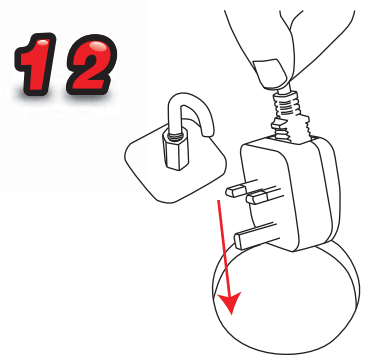

1.8m Lightbox Display

1840mm

400mm 1000mm

Recommended Substrate:
2mm Opal HIPS

NB: D and E not
include with
graphic pod

10.80kg Lightbox
9.20kg Graphic pod

Visible graphic Area :
1800 x 910

Installation