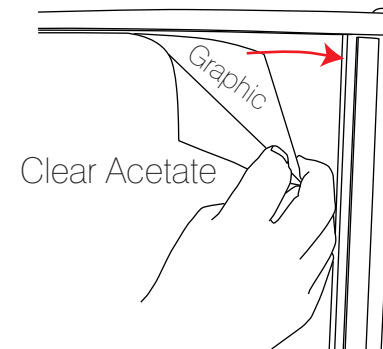

1.8m Lightbox Display

1840mm

400mm 1000mm

Recommended Substrate:
2mm Opal HIPS

NB: D and E not
include with
graphic pod

10.80kg Lightbox
9.20kg Graphic pod

Visible graphic Area :
1800 x 910

Installation

Attaching Backing and Graphic

1

2

3

4

5