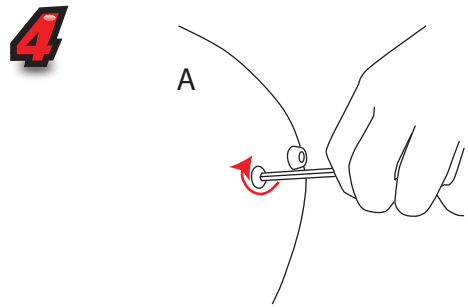

1.8m Lightbox Display

1840mm

400mm 1000mm

Recommended Substrate:
2mm Opal HIPS

NB: D and E not
include with
graphic pod

10.80kg Lightbox
9.20kg Graphic pod

Visible graphic Area :
1800 x 910

Installation