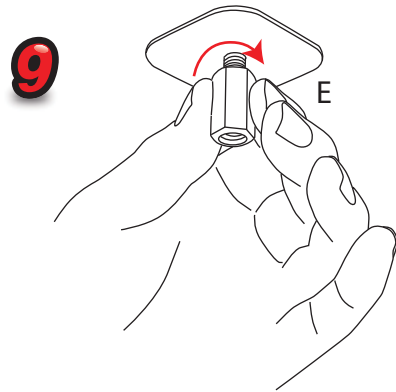

1.8m Lightbox Display

1840mm

400mm 1000mm

Recommended Substrate:
2mm Opal HIPS

NB: D and E not
include with
graphic pod

10.80kg Lightbox
9.20kg Graphic pod

Visible graphic Area :
1800 x 910

Installation