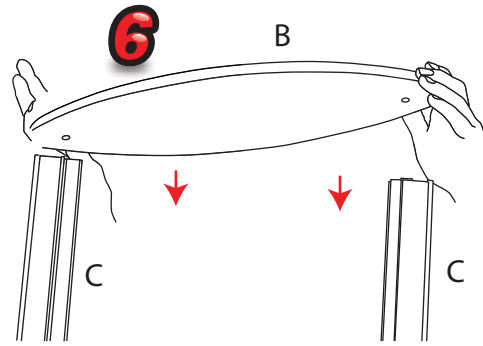

1.8m Lightbox Display

1840mm

400mm 1000mm

Recommended Substrate:
2mm Opal HIPS

NB: D and E not
include with
graphic pod

10.80kg Lightbox
9.20kg Graphic pod

Visible graphic Area :
1800 x 910

Installation

Attaching Backing and Graphic

1

2

3

4

5