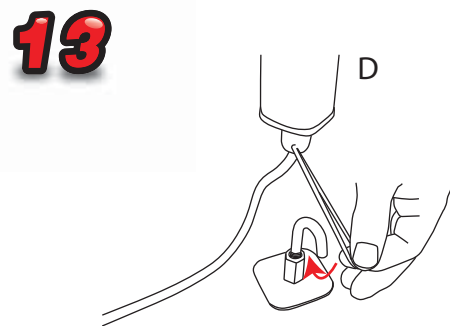

1.8m Lightbox Display

1840mm

400mm 1000mm

Recommended Substrate:
2mm Opal HIPS

NB: D and E not
include with
graphic pod

10.80kg Lightbox
9.20kg Graphic pod

Visible graphic Area :
1800 x 910

Installation