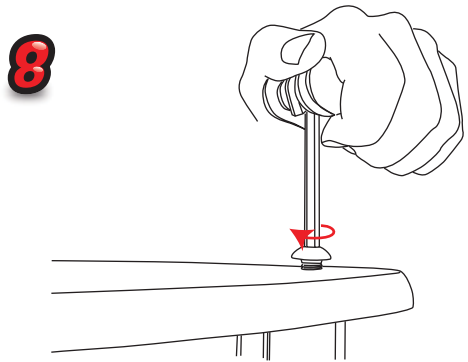

1.8m Lightbox Display

1840mm

400mm 1000mm

Recommended Substrate:
2mm Opal HIPS

NB: D and E not
include with
graphic pod

10.80kg Lightbox
9.20kg Graphic pod

Visible graphic Area :
1800 x 910

Installation