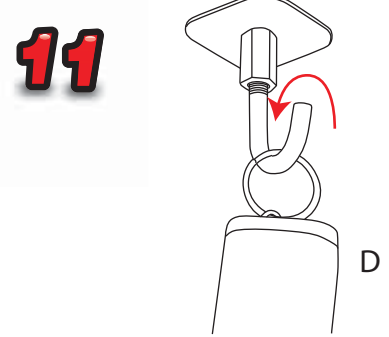

1.8m Lightbox Display

1840mm

400mm 1000mm

Recommended Substrate:
2mm Opal HIPS

NB: D and E not
include with
graphic pod

10.80kg Lightbox
9.20kg Graphic pod

Visible graphic Area :
1800 x 910

Installation