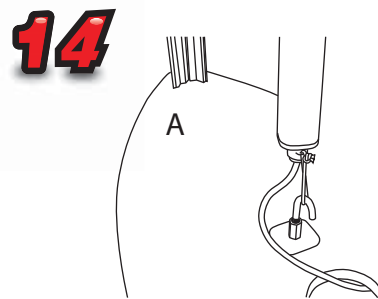

1.8m Lightbox Display

1840mm

400mm 1000mm

Recommended Substrate:
2mm Opal HIPS

NB: D and E not
include with
graphic pod

10.80kg Lightbox
9.20kg Graphic pod

Visible graphic Area :
1800 x 910

Installation

Attaching Backing and Graphic

1

2

3

4

5