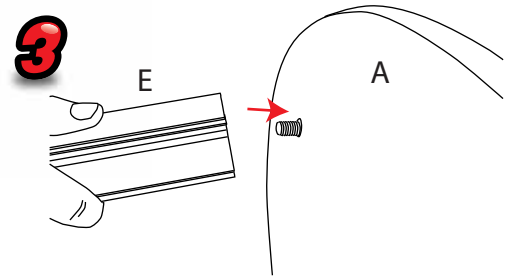

1.8m Lightbox Display

1840mm

400mm 1000mm

Recommended Substrate:
2mm Opal HIPS

NB: D and E not
include with
graphic pod

10.80kg Lightbox
9.20kg Graphic pod

Visible graphic Area :
1800 x 910

Installation

Attaching Backing and Graphic

1

2

3

4

5