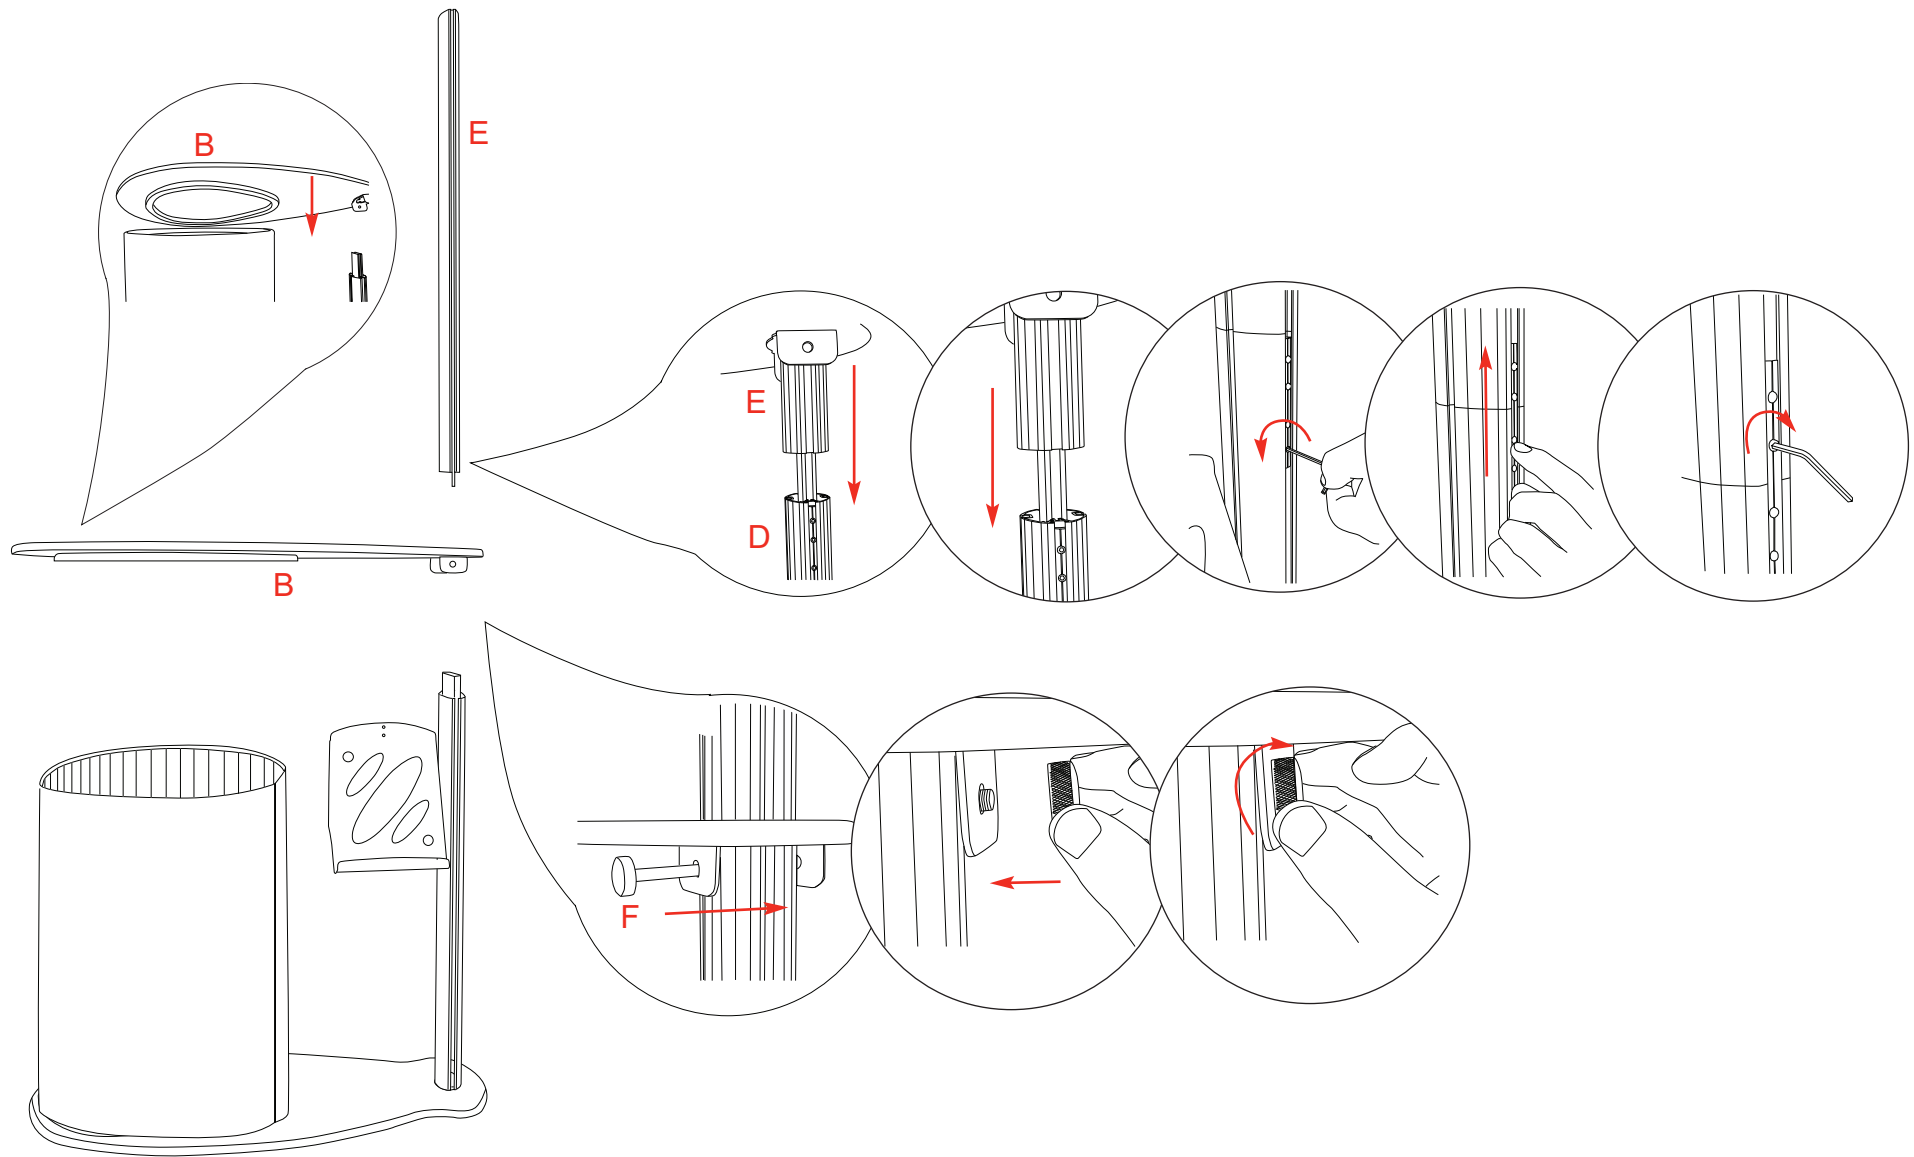

For full graphic spec  
please refer to graphic  
template

1500mm

500mm

**Please note:** Allow 15mm  
both sides and 100mm  
bleed top and bottom.

We are continually improving and modifying our product range and reserve the right to vary the specifications without prior notice. All dimensions and weights quoted are approximate and we accept no responsibility for variance. E&OE.