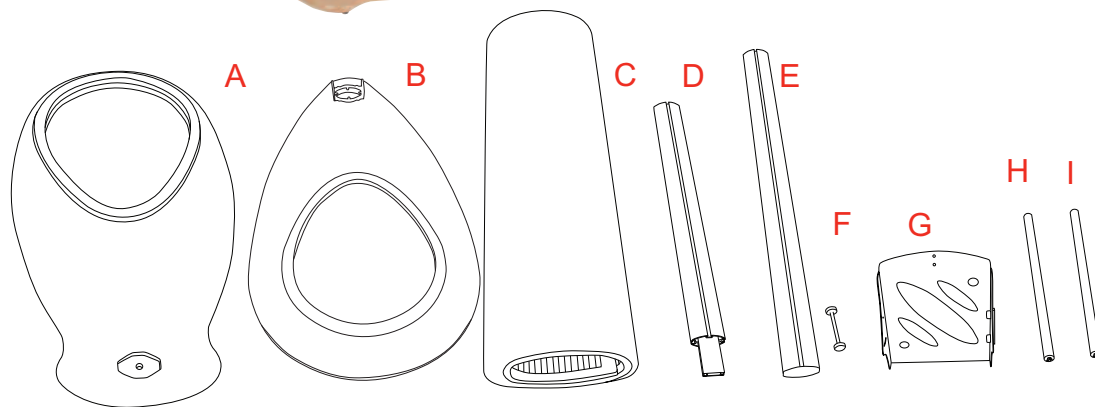

For full graphic spec  
please refer to graphic  
template

1500mm

500mm

**Please note:** Allow 15mm  
both sides and 100mm  
bleed top and bottom.

We are continually improving and modifying our product range and reserve the right to vary the specifications without prior notice. All dimensions and weights quoted are approximate and we accept no responsibility for variance. E&OE.