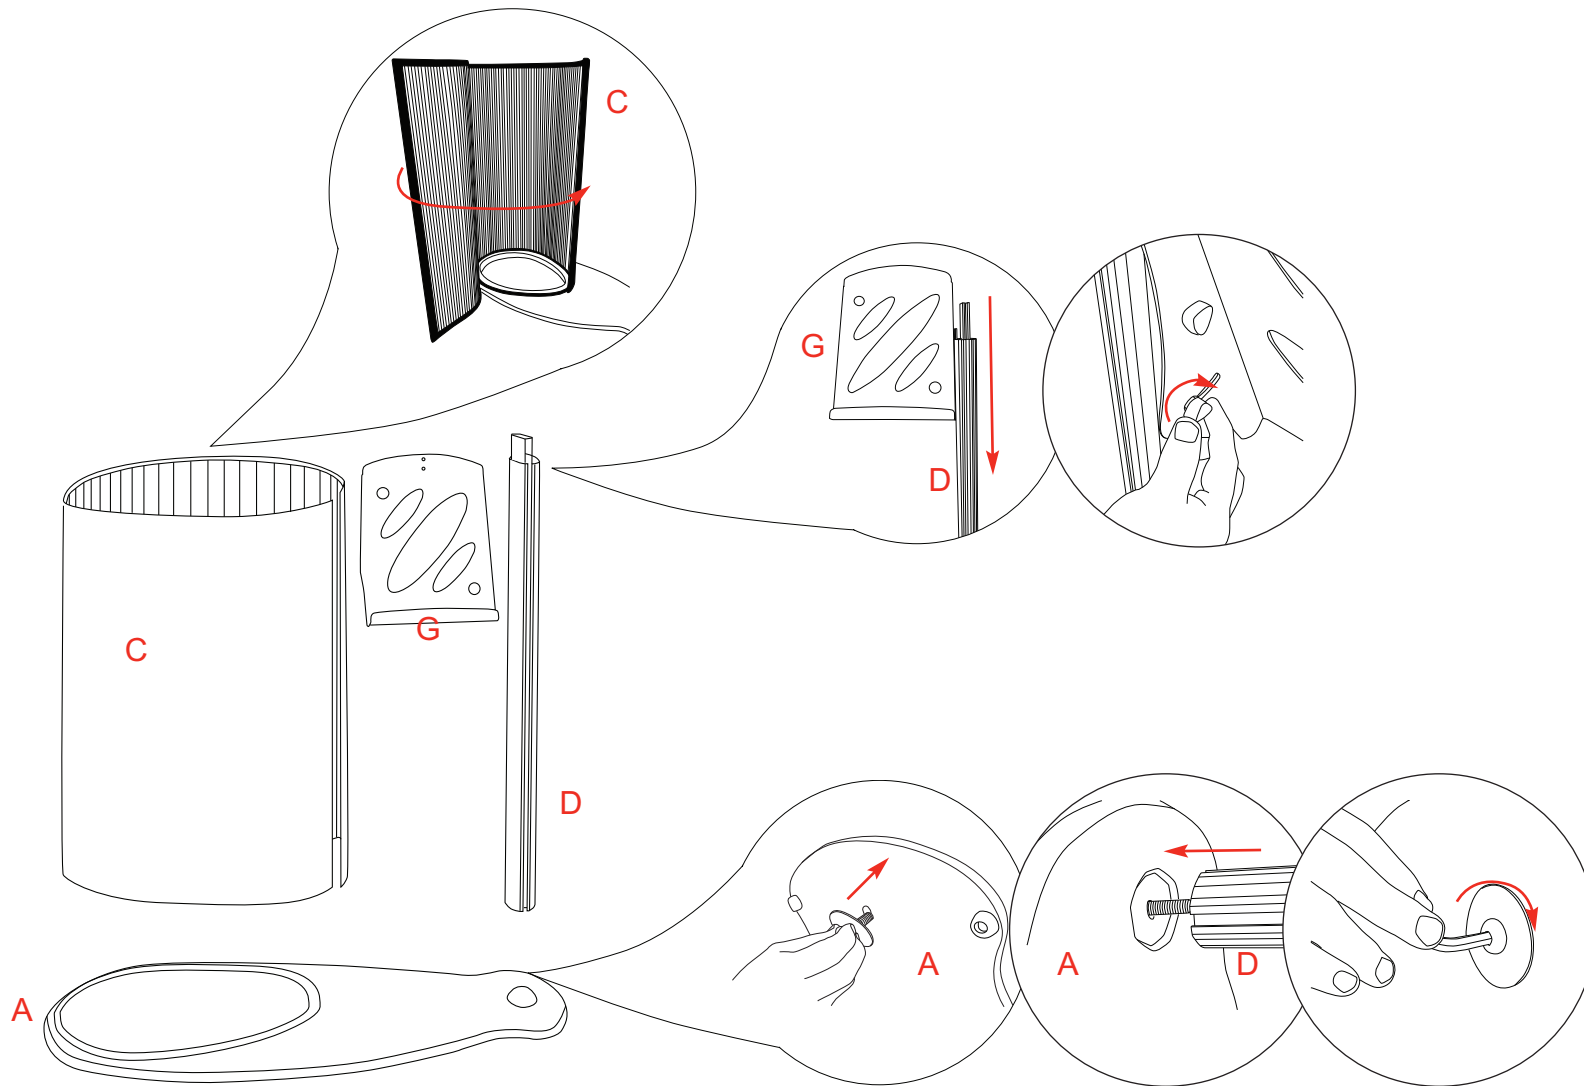

For full graphic spec  
please refer to graphic  
template

1500mm

500mm

**Please note:** Allow 15mm  
both sides and 100mm  
bleed top and bottom.

We are continually improving and modifying our product range and reserve the right to vary the specifications without prior notice. All dimensions and weights quoted are approximate and we accept no responsibility for variance. E&OE.