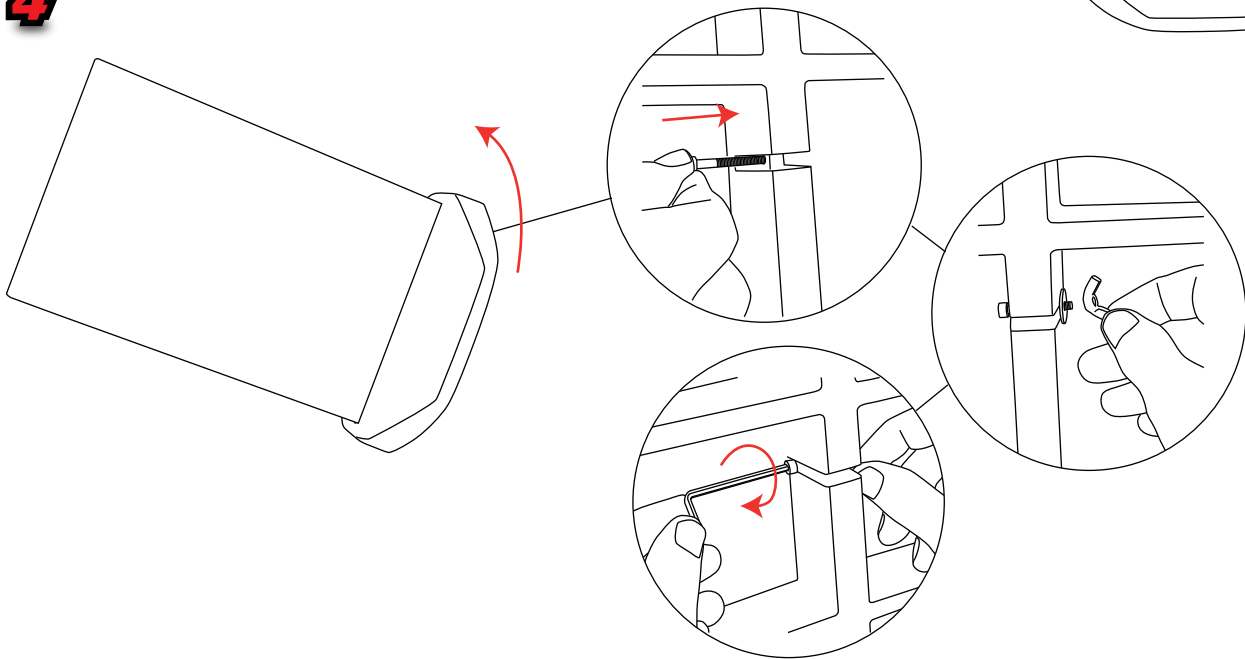

Curved Retail Pavement Sign Assembly Guide

1

2

3

4

Weight: 8kg
Hardware Dimensions: 465(w) x 450(d) x 50(h) mm
Max Graphic Size: 410(w) x 800(h) x 1.2(d) mm

Installation