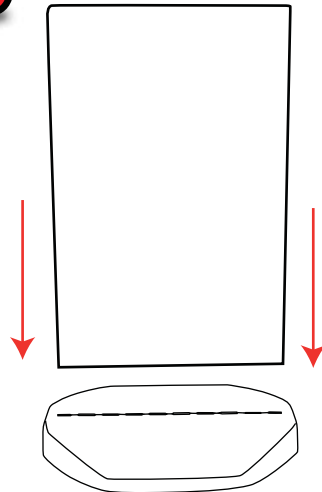

Curved Retail Pavement Sign Assembly Guide

1

2

3

4

Weight: 8kg
Hardware Dimensions: 465(w) x 450(d) x 50(h) mm
Max Graphic Size: 410(w) x 800(h) x 1.2(d) mm

Installation